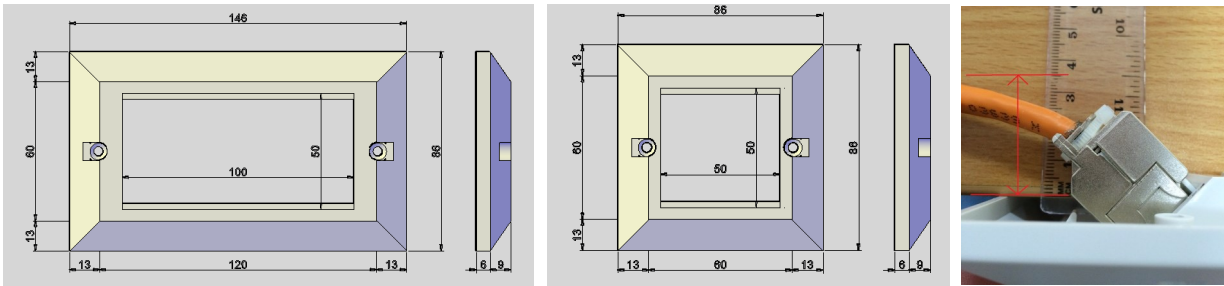

By using these new components, the minimum recommended back box depth is now only 35mm (see image above); giving greater flexibility during installation and maintaining the mechanical and electrical performance of the cabling system.

Single Gang 'Euro style' faceplates can be configured as single or double outlets—using blanks to position the shuttered outlet (50x25mm version) into desired position—either centrally using quarter blanks or to one side using a half blank. Double gang Euro style faceplates can accommodate up to 4 shuttered outlets. Again, these can be configured to suit the client, using blanks.